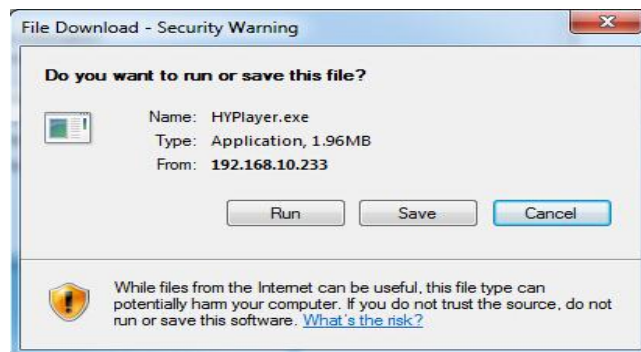

Tips: default username/password:admin/12345, please modify the password for safety.

Figure2

- Need to download plug-in when first use, click “download plug-in” as figure 3, click **Run** to install it

Figure3